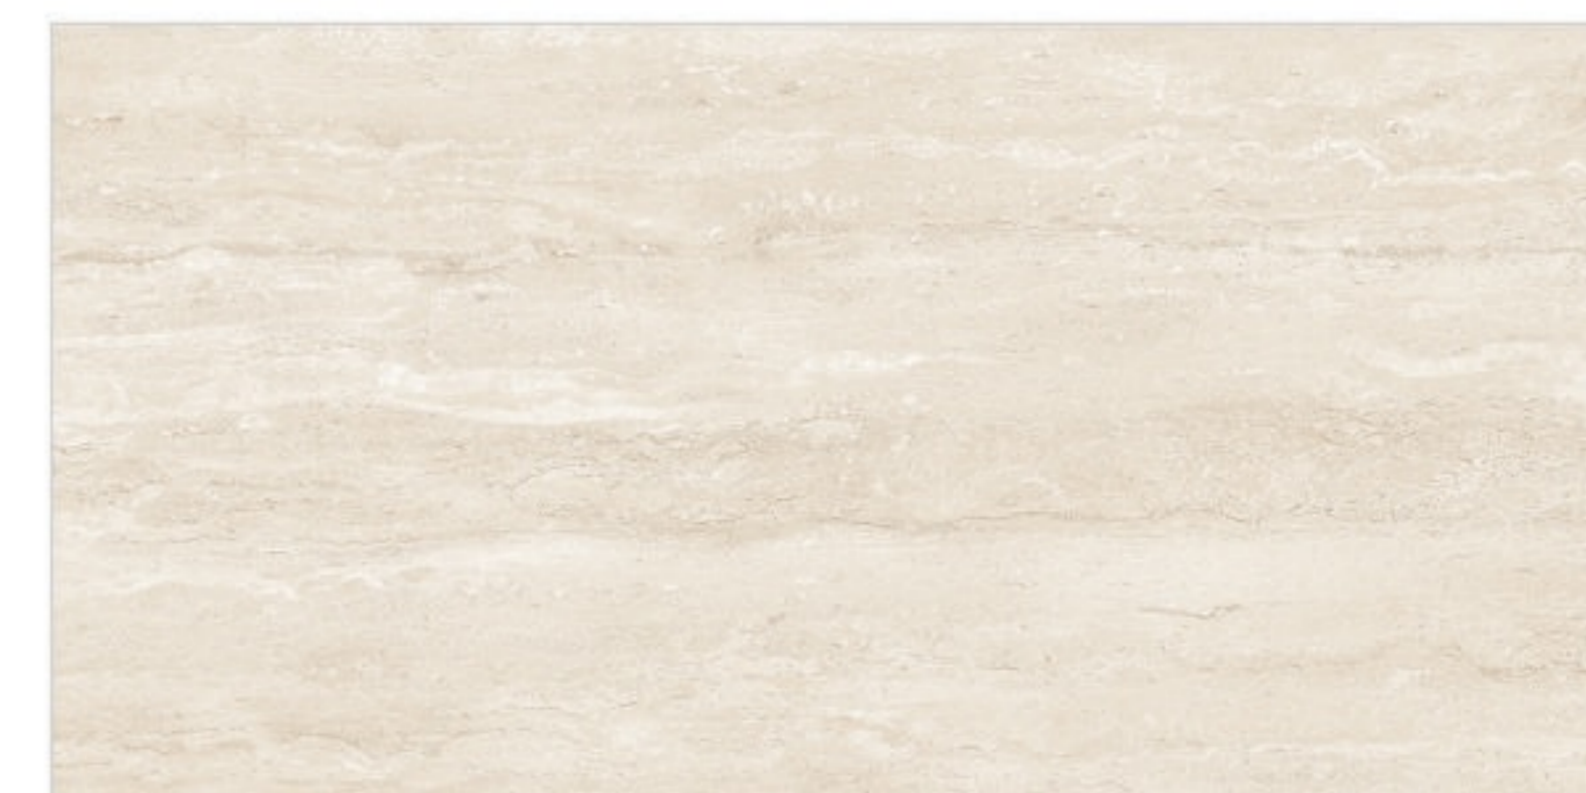

Olympia Gold

Onyx Ivory

Athena

Anty Quity

Aurora

Valentino

60x120cm

DIGITAL GLAZED
VITRIFIED TILES