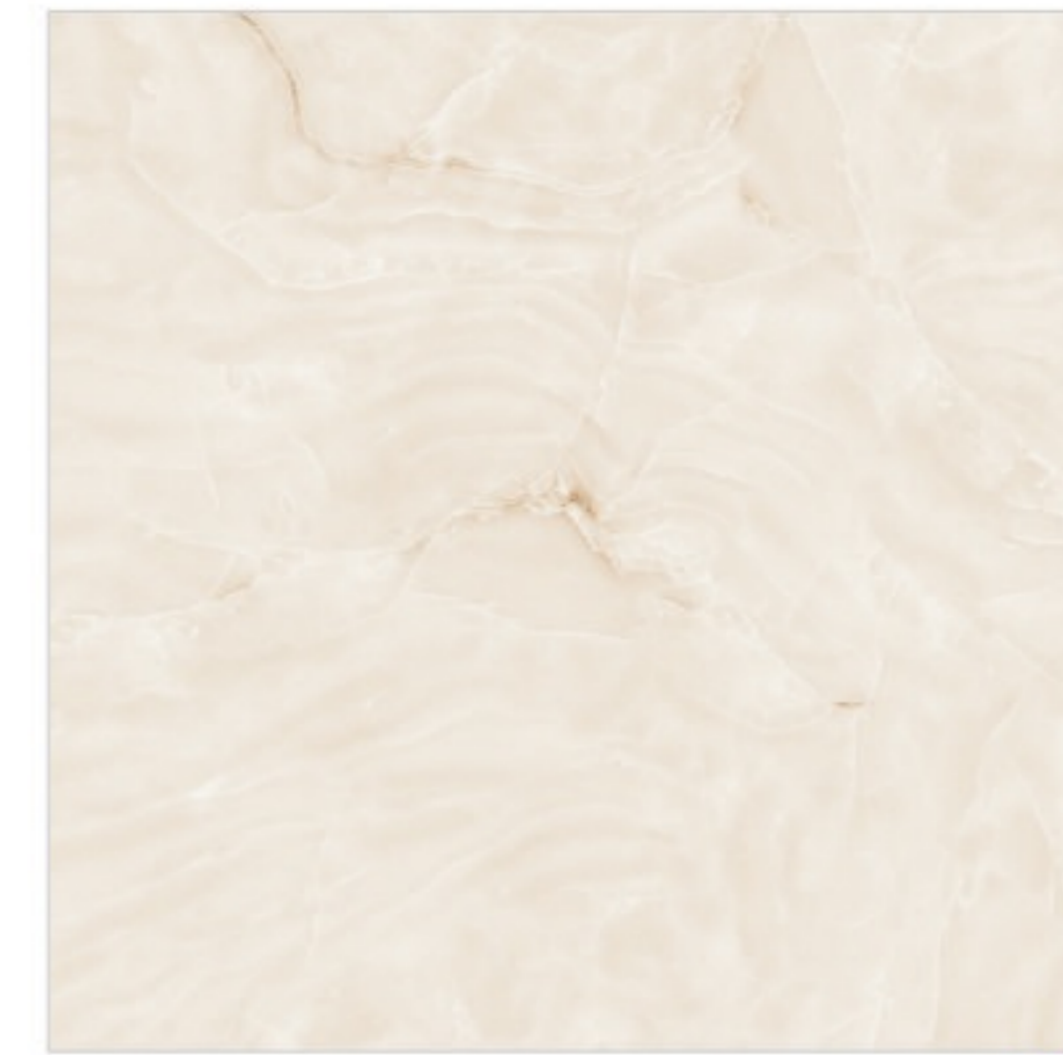

80x80cm

DIGITAL GLAZED
VITRIFIED TILES

Vivaldi