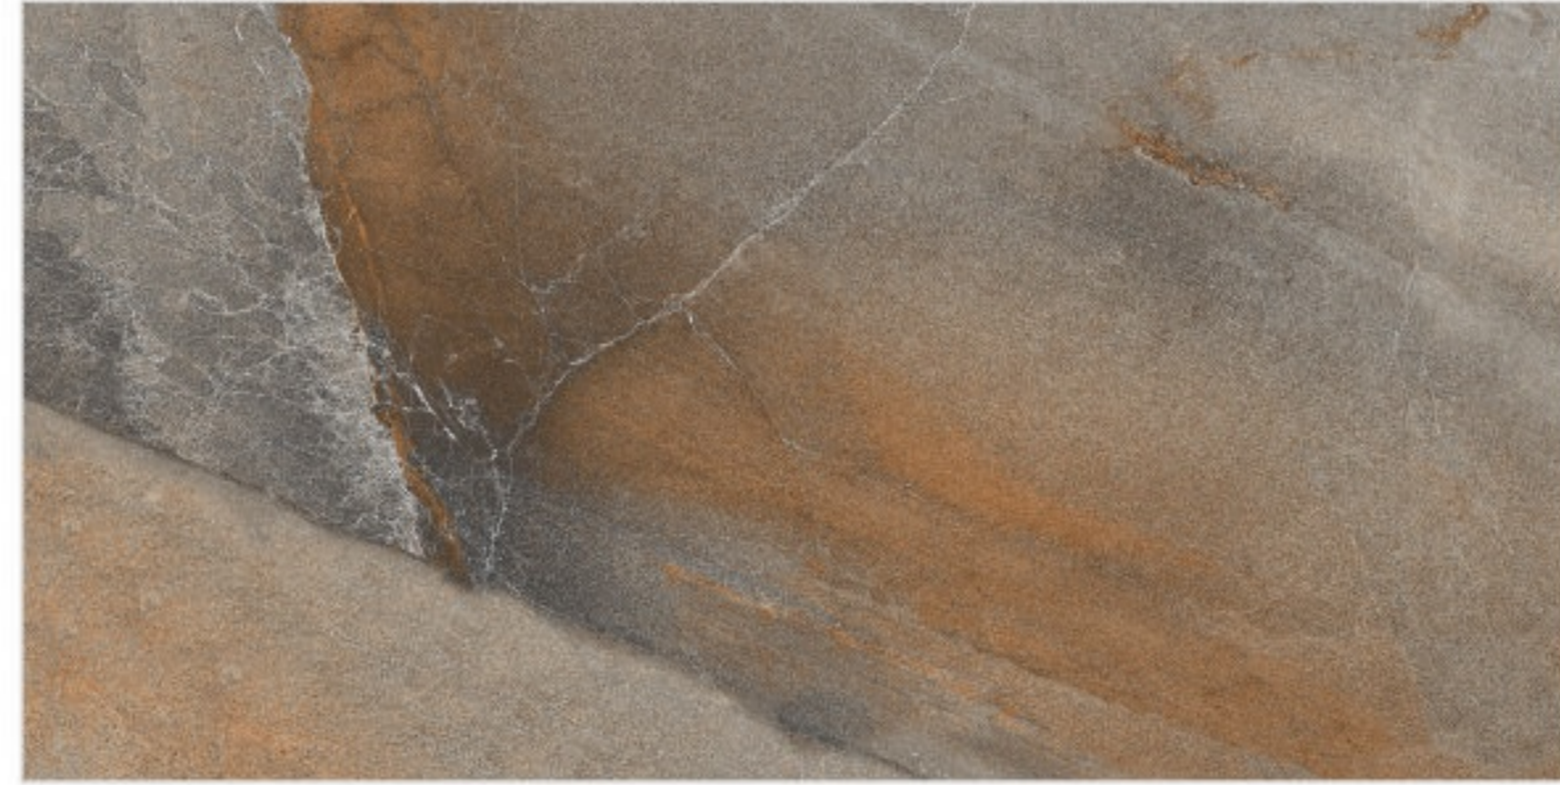

Rossele Moca

RUSTIC / MATT

Sydney Ivory

Auburn Stone

Preview of Rossele Nero

60x120cm

DIGITAL GLAZED
VITRIFIED TILES

Rainbow Bronz Stone