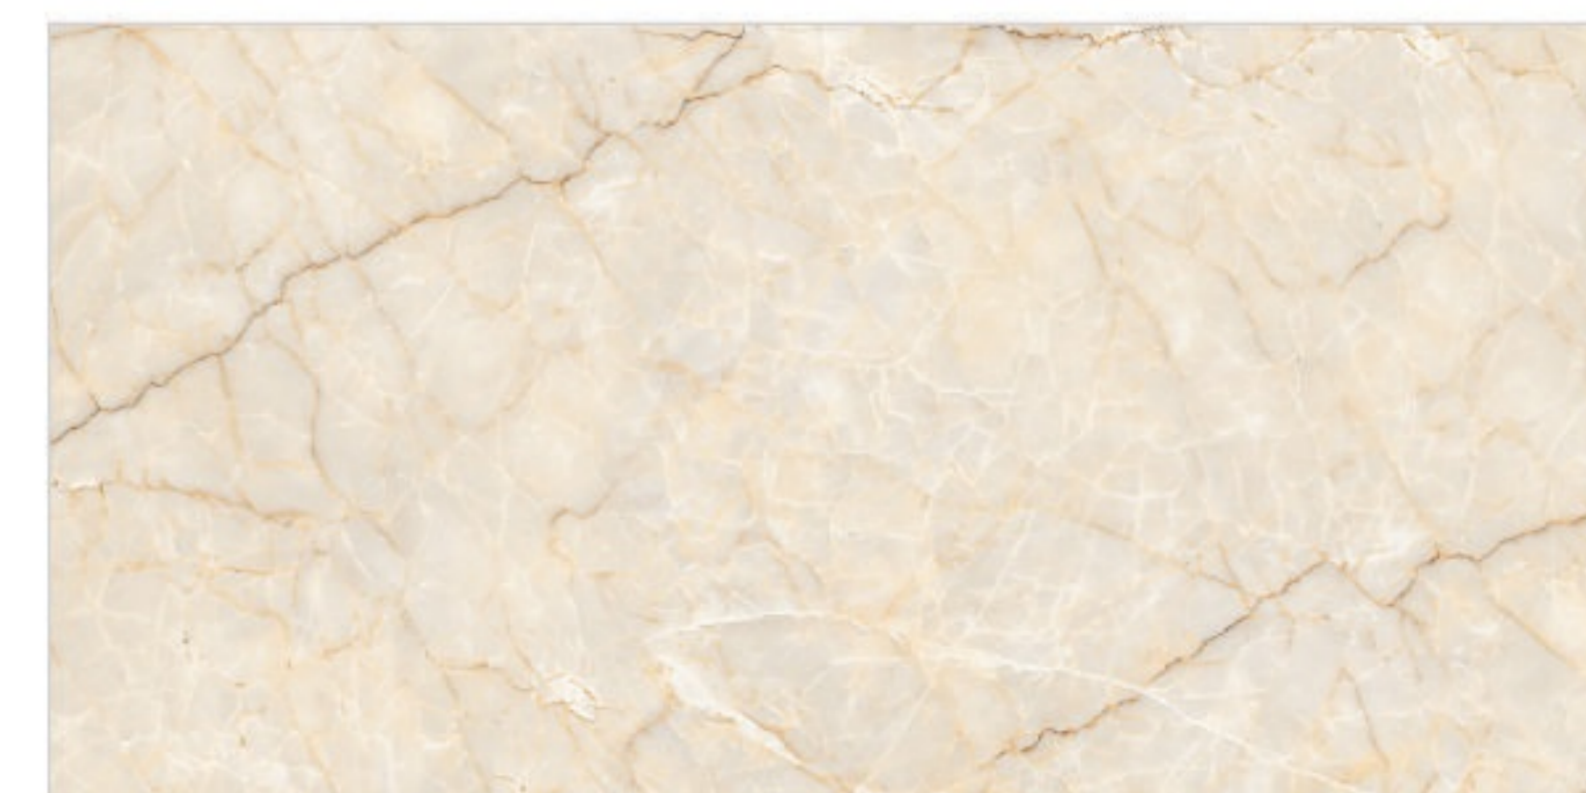

60x120cm

DIGITAL GLAZED
VITRIFIED TILES