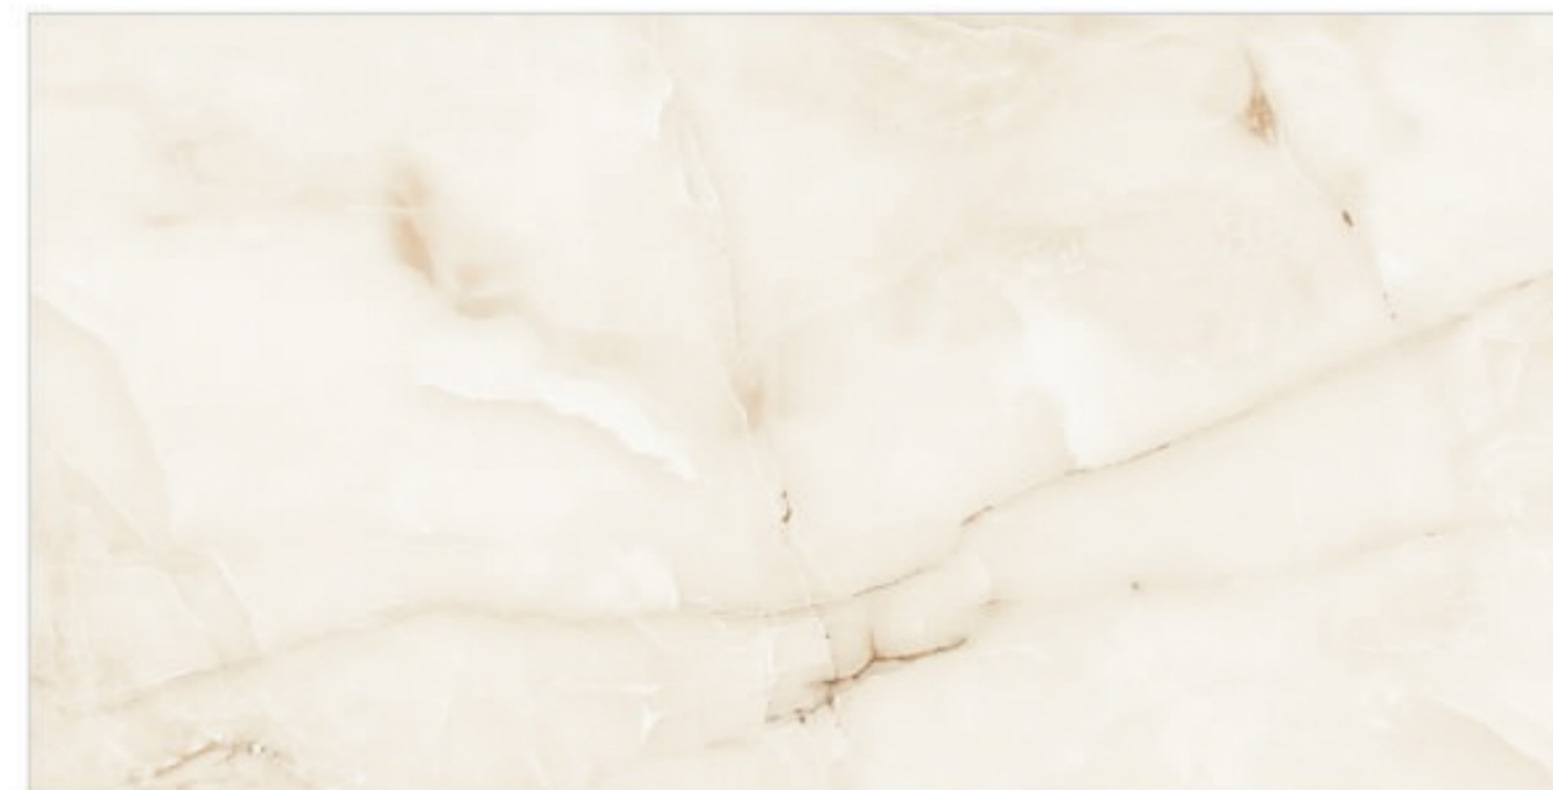

Olympia Gold

Onyx Ivory

Athena

Anty Quity

Aurora

Valentino

60x120cm

DIGITAL GLAZED
VITRIFIED TILES