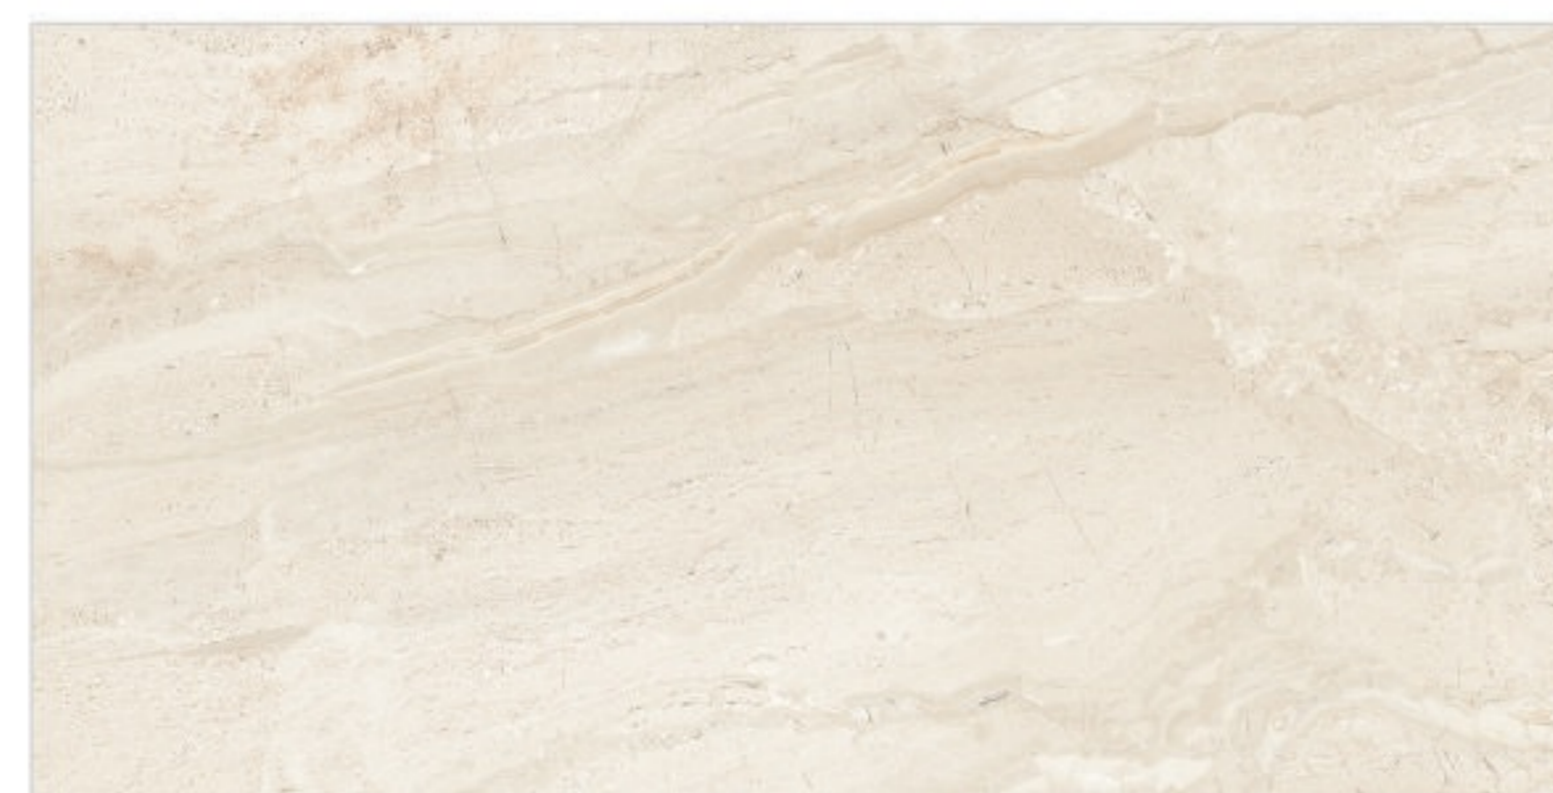

Olympia Gold

Onyx Ivory

Athena

Anty Quity

Aurora

Valentino

60x120cm

DIGITAL GLAZED
VITRIFIED TILES