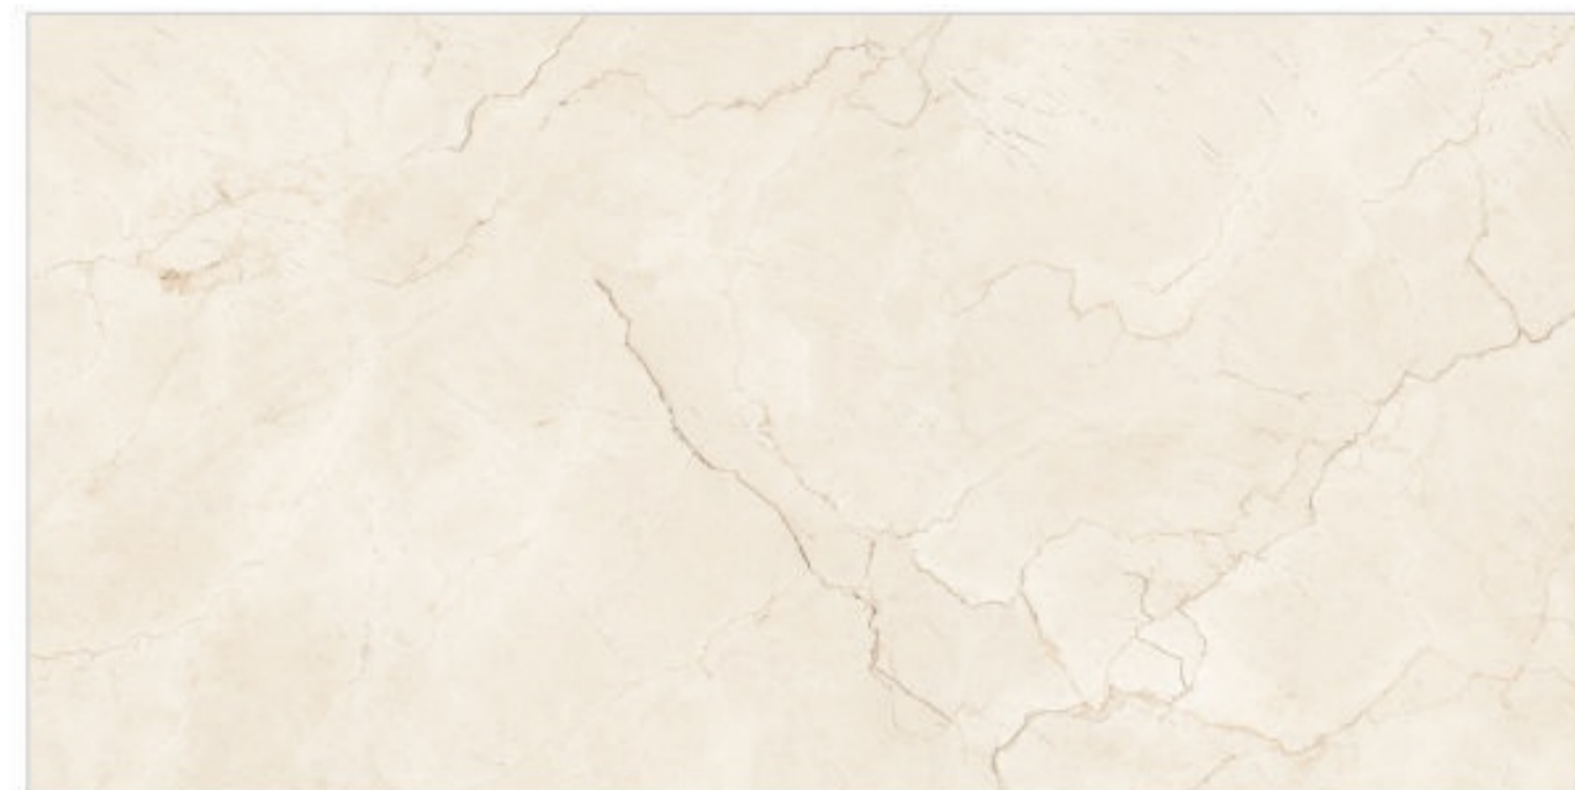

60x120cm

DIGITAL GLAZED
VITRIFIED TILES

Glacier White

Ibiza

Serenia

Crema Life

Shofia Beige

Fusion