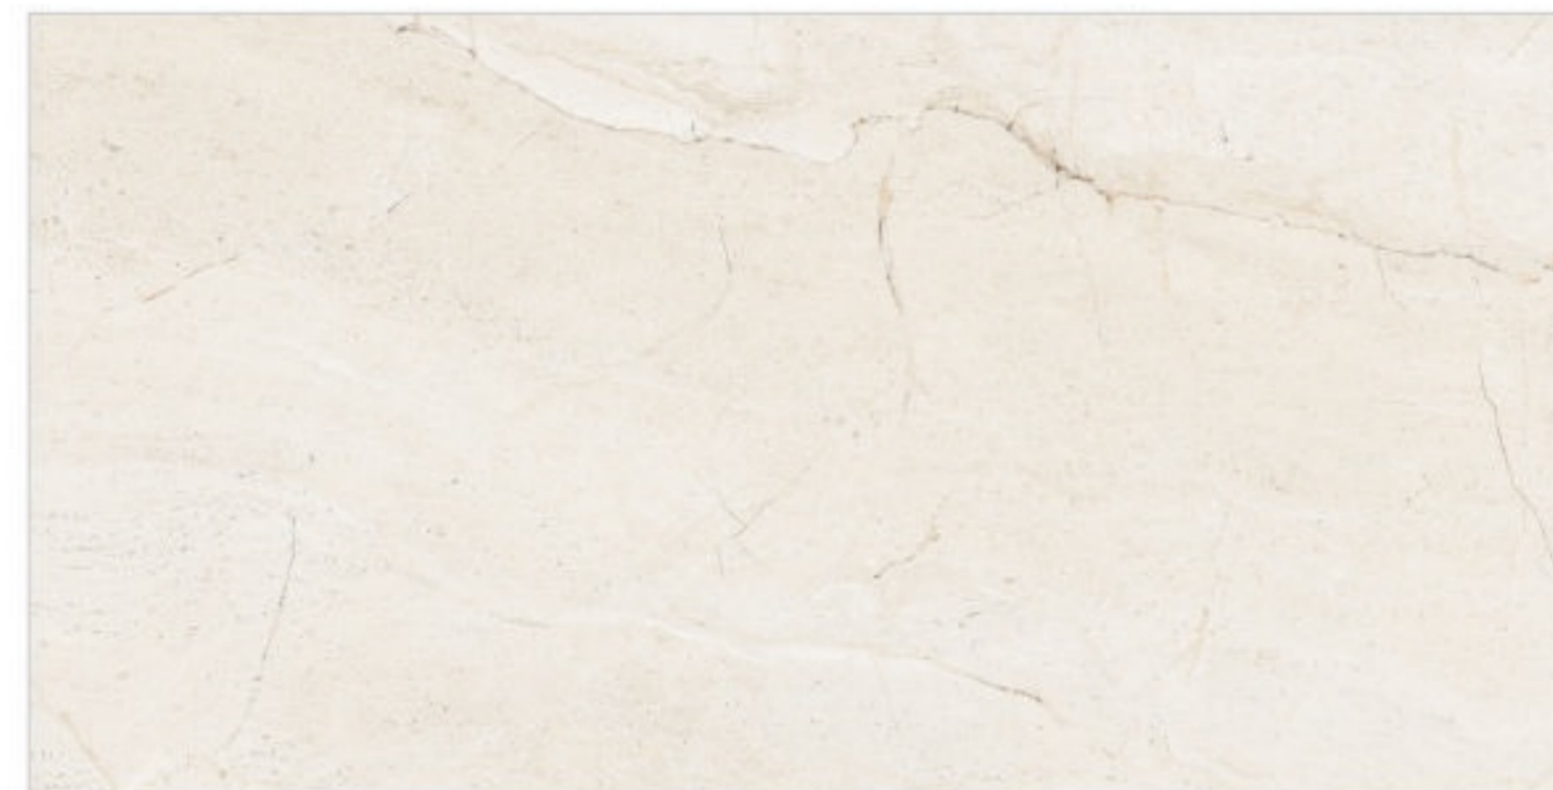

60x120cm

DIGITAL GLAZED
VITRIFIED TILES

Glacier White

Ibiza

Serenia

Crema Life

Shofia Beige

Fusion